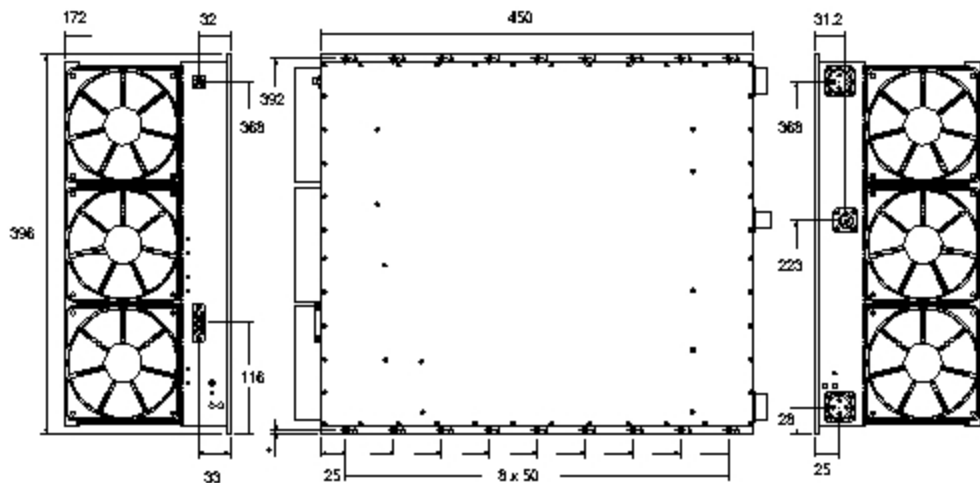

## AM86 AM87 Series

Mounting holes are 18 off 6.5x4.5 slots